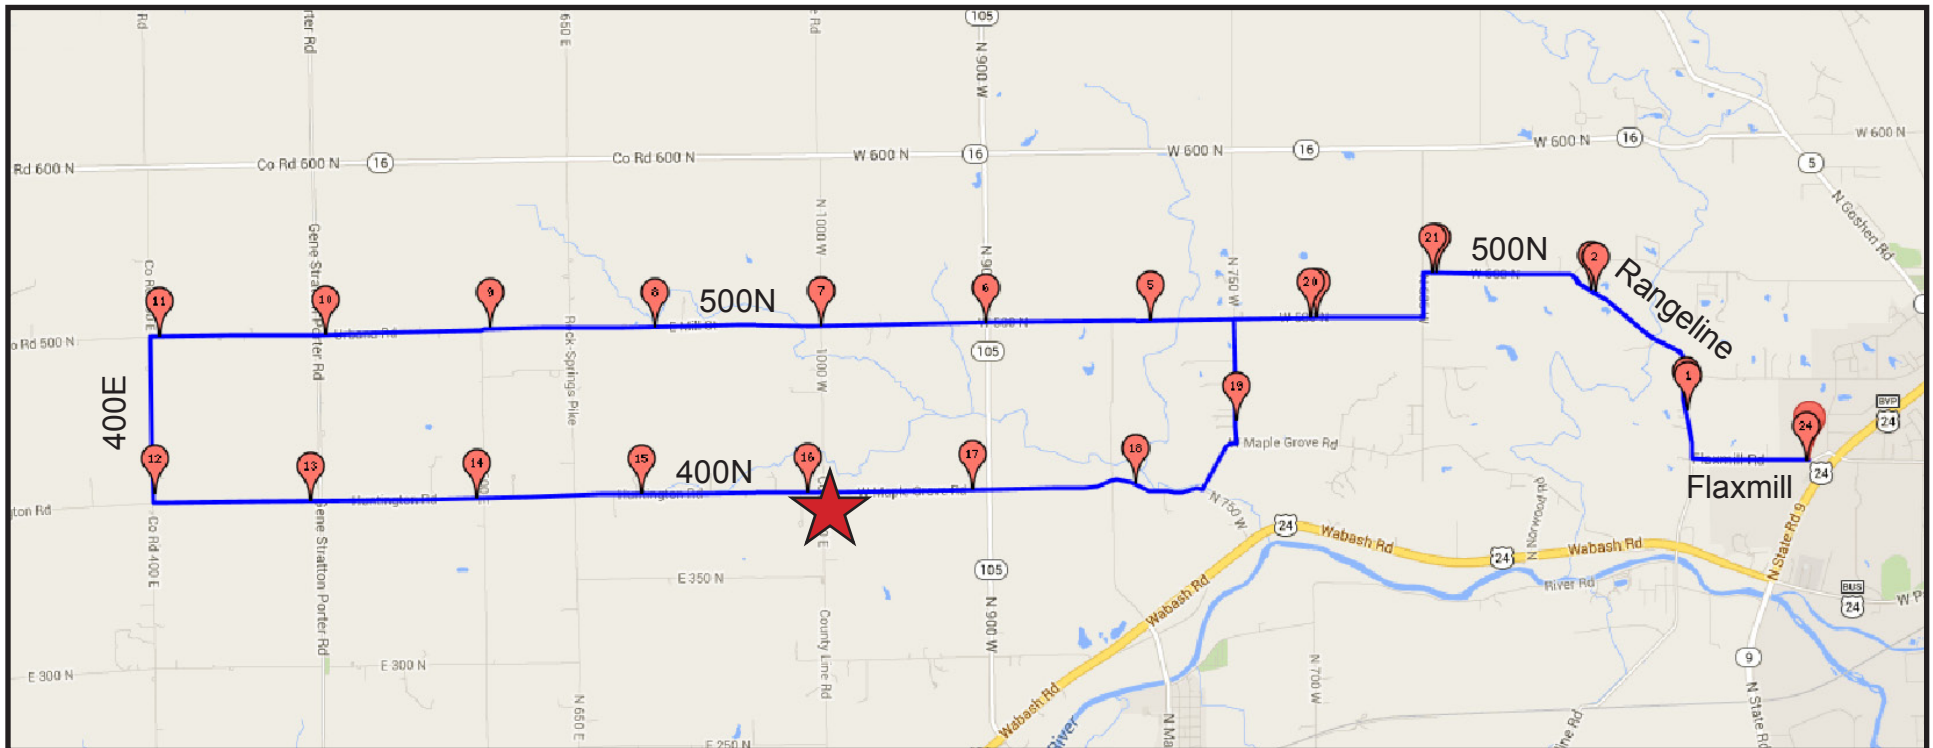

# 24 Mile Business Team Course

Course starts and stops at the First Church of the Nazarene on Flaxmill Road. Pre-event meeting will be held at Pathfinder Services North Campus at 9am with a wave start at 9:15.

Course runs counter-clockwise. Flaxmill to Rangeline (R) to 500N (L) to 635W (L) to 500 N (R) to 400E (L) to 400N (L) to Maple Grove Rd (L) to 750W (L) to 500N (R) to 635W (L) to 500N (R) to Rangeline (R) to Flaxmill.

 SAG @ St. Paul's County Line Church, 3995 N 1000W, Andrews, IN - 260-786-3365